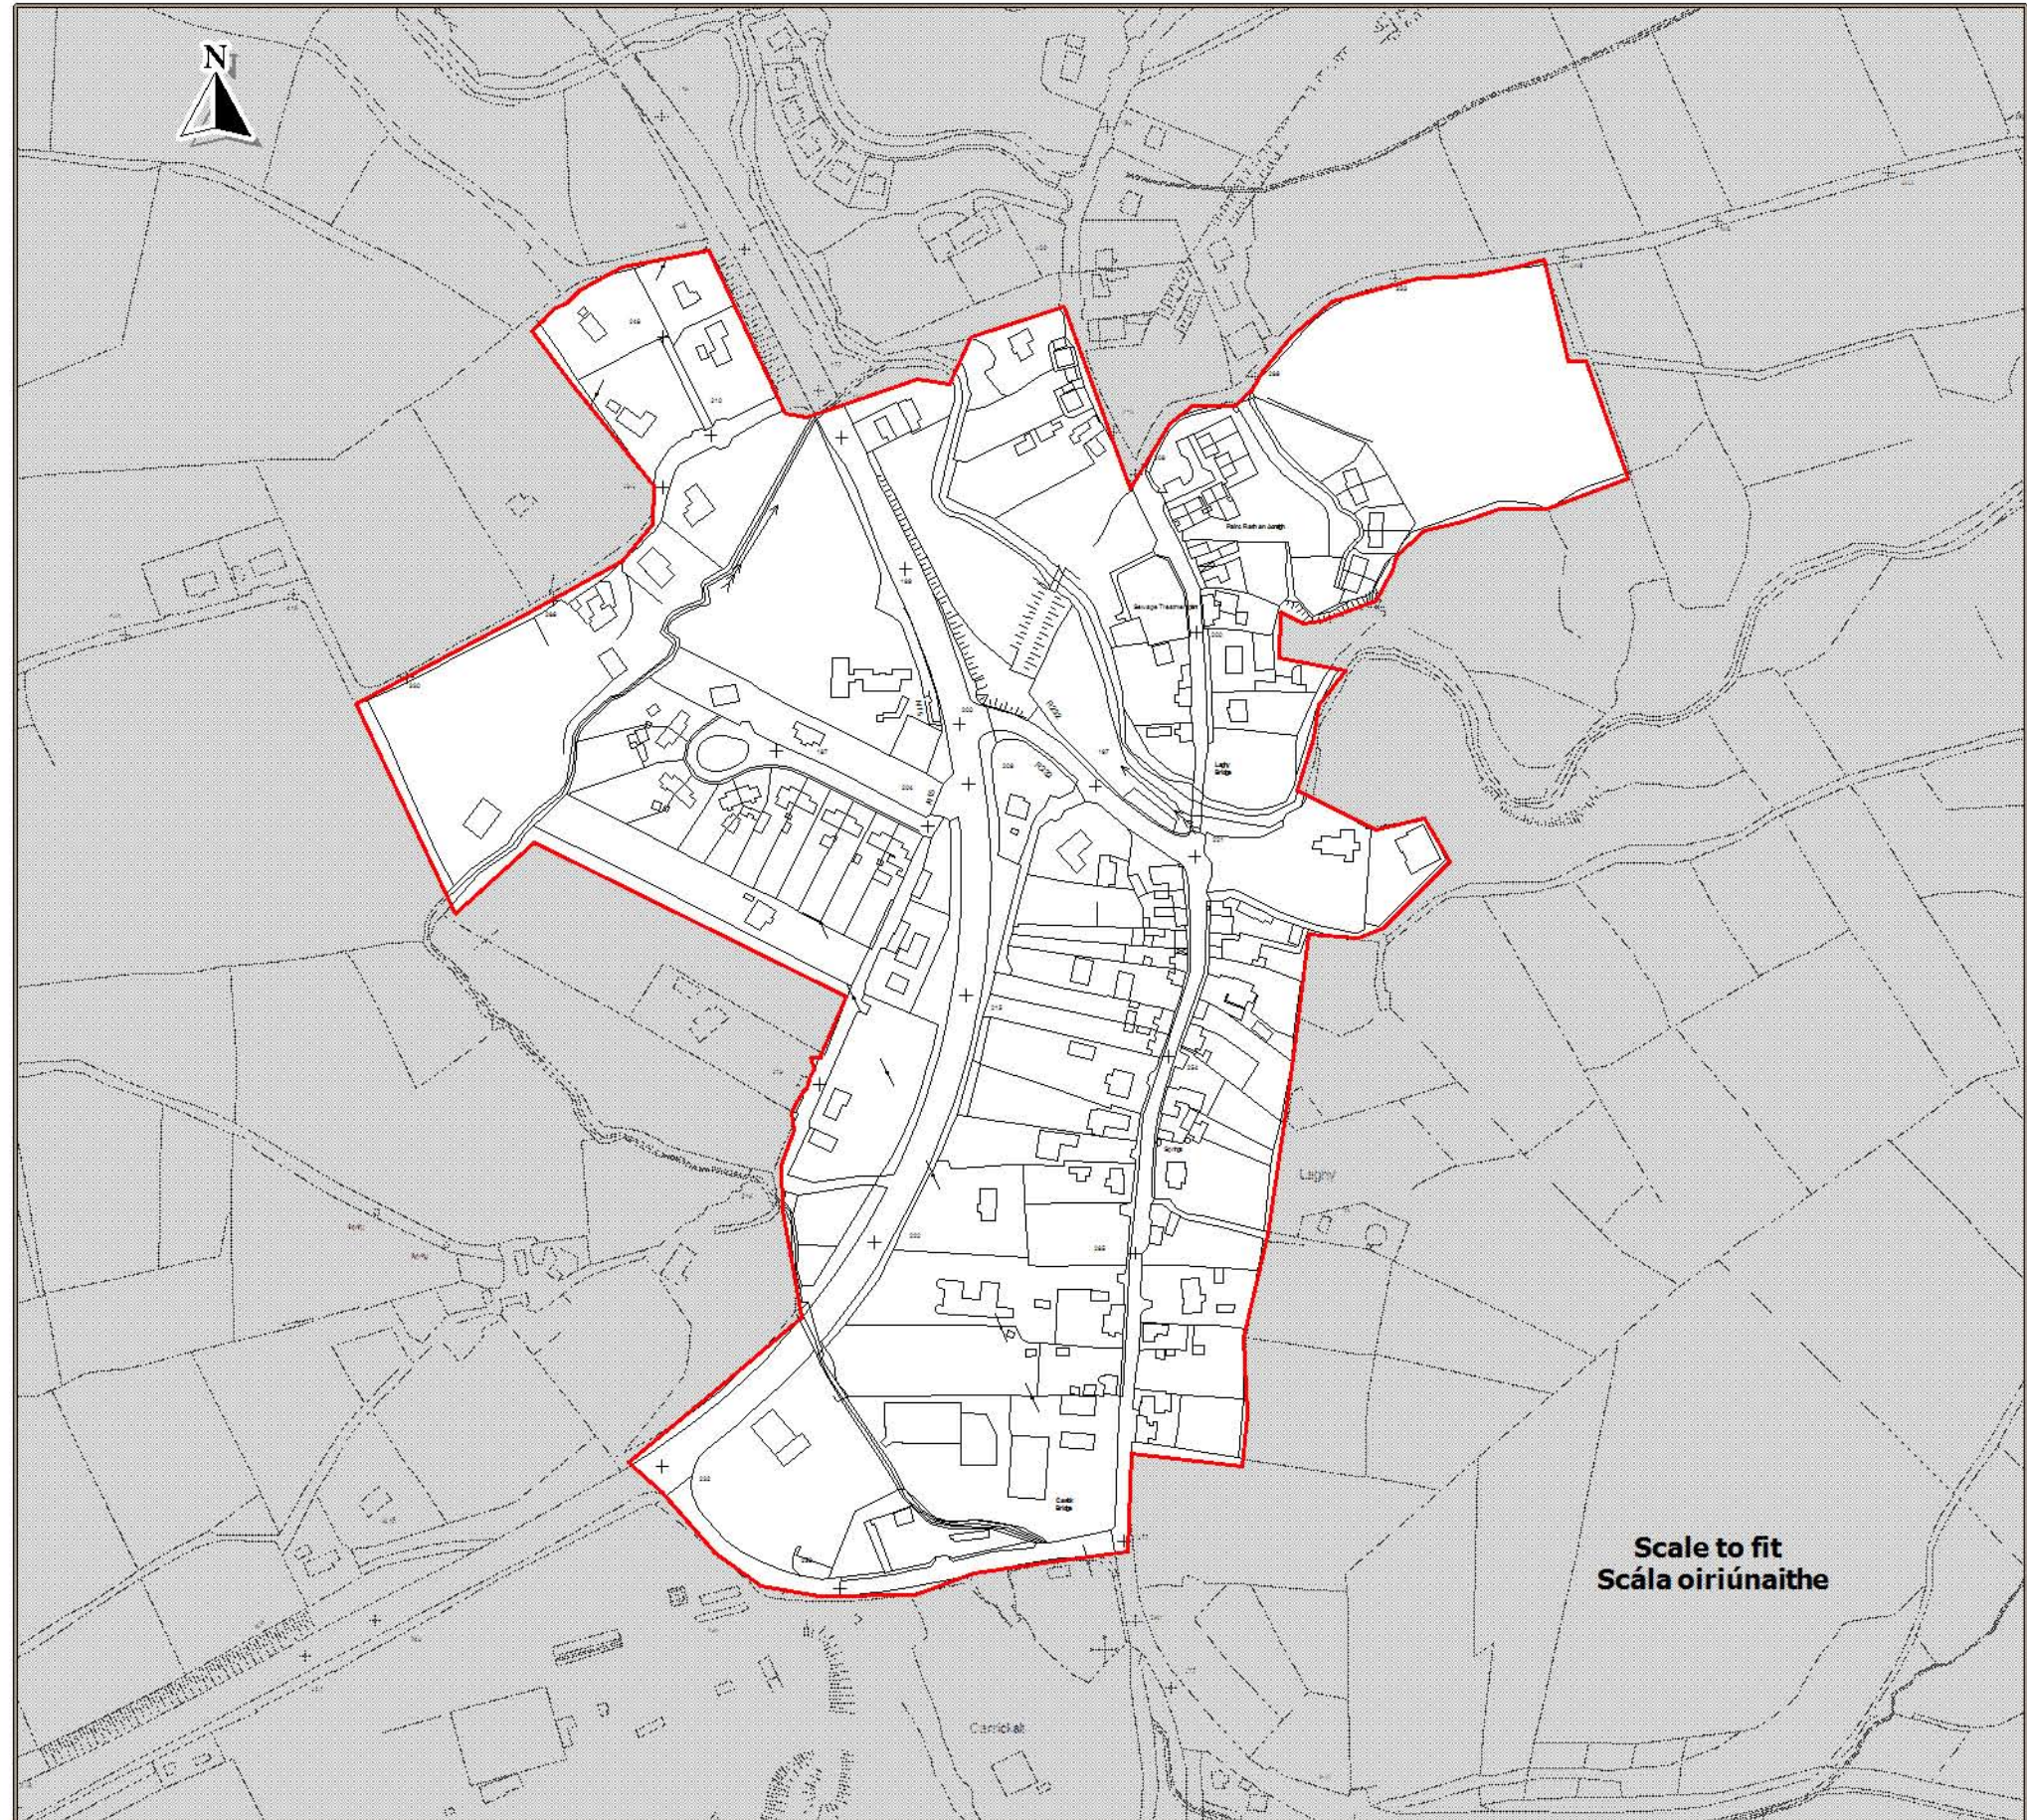

**Draft County Donegal
Development Plan
2018 - 2024**

**Dréacht Plean Forbartha
Contae Dhún na nGall
2018 - 2024**

Layer 3 - Map 15.46
Sraith 3 - Léarscáil 15.46

**Laghy
An Lathaigh**

Settlement Framework
Creatlach Lonnaíochta

Settlement Boundary
Teorainn Lonnaíochta

Source - Donegal County Council
Foinse - Comhairle Chontae Dhún na nGall

Ordnance Survey Ireland data reproduced under OSI Licence Number 2017/02/CCMA/Donagall County Council. Unauthorised reproduction infringes Ordnance Survey Ireland and Government of Ireland copyright. Ordnance Survey Ireland, 2017. Donegal County Council, 2017.

Sonraí de chuid Shuirbhíreachaí Ordánais Éireann ama atáirgeadh faoi Uimhir Cheadúnais SOÉ2017/02/CCMA Comhairle Contae Dhún na nGall. Má dhéantar é seo a atáirgeadh gan údarás, sáróidh sé cóipcheart Shuirbhíreachaí Ordánais Éireann agus Rialtas na hÉireann. Shuirbhíreachaí Ordánais Éireann, 2017. Comhairle Contae Dhún na nGall, 2017.